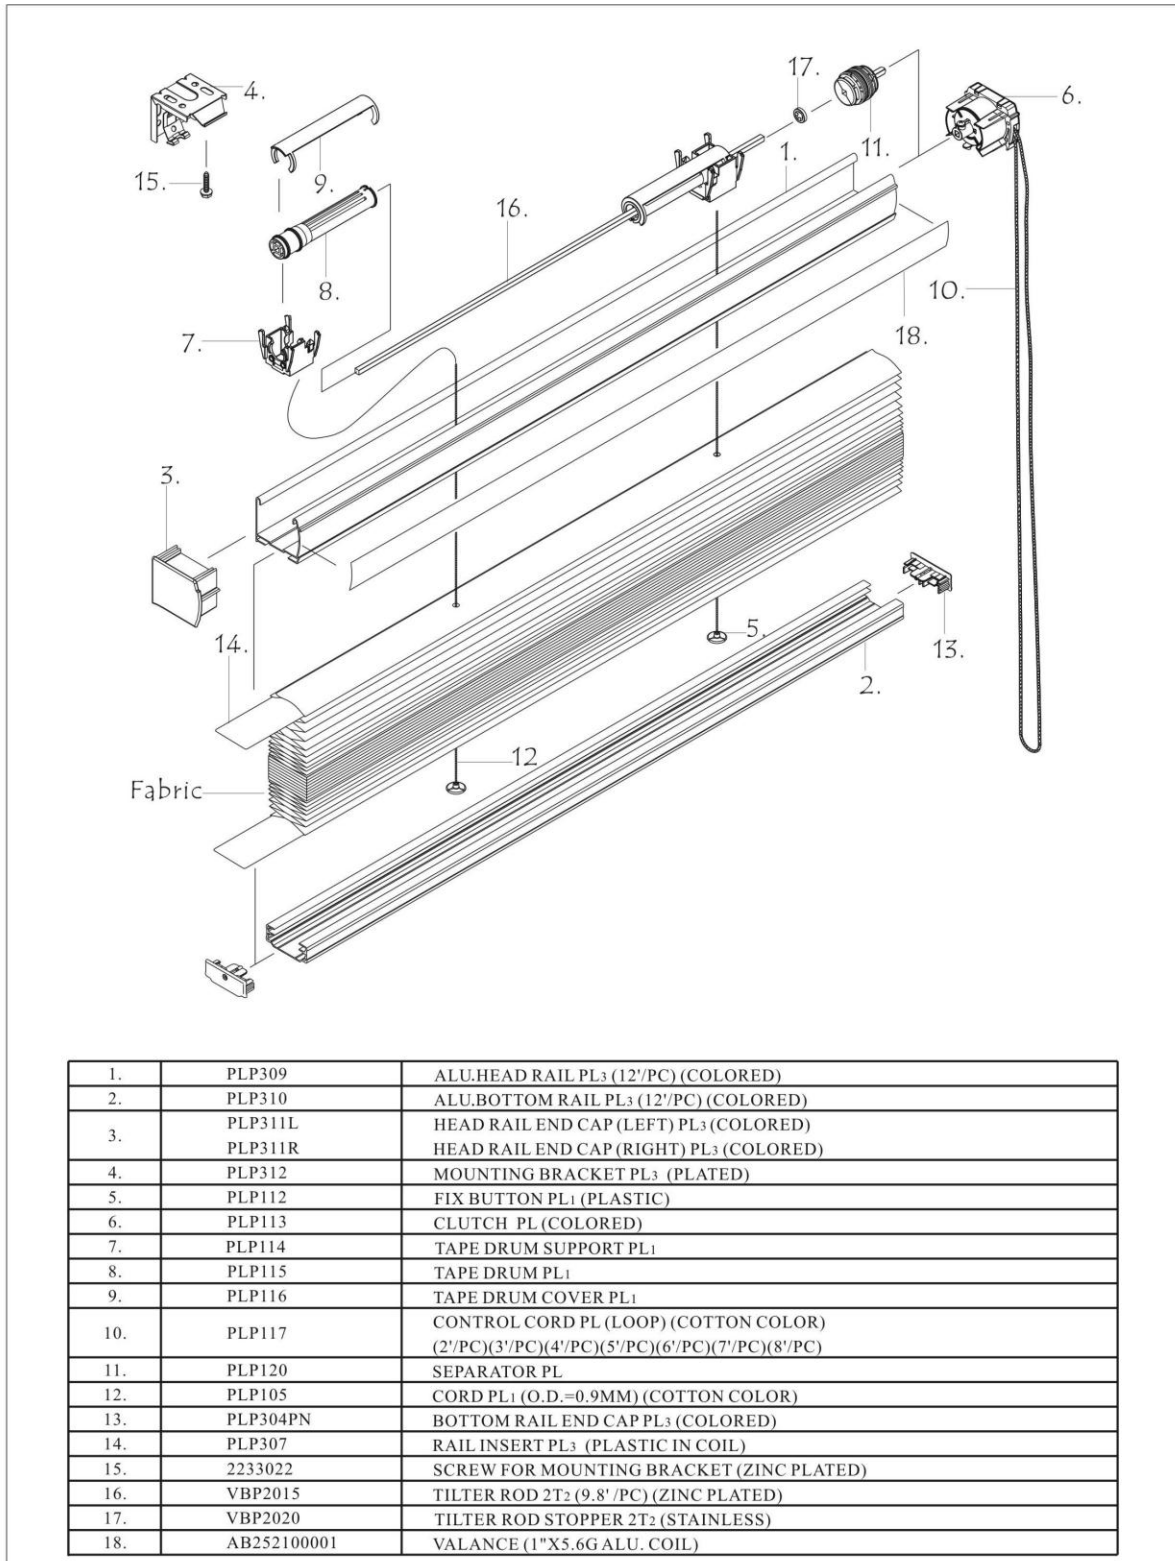

Product Cut Sheet: Cellular Shade Continuous Cord Loop

Mariak Contract
575 W. Manville Street
Rancho Dominguez, CA 90220

Ph: (800) 562-7425
Fx: (800) 459-6999
www.mariak.com

Mariak
Contract