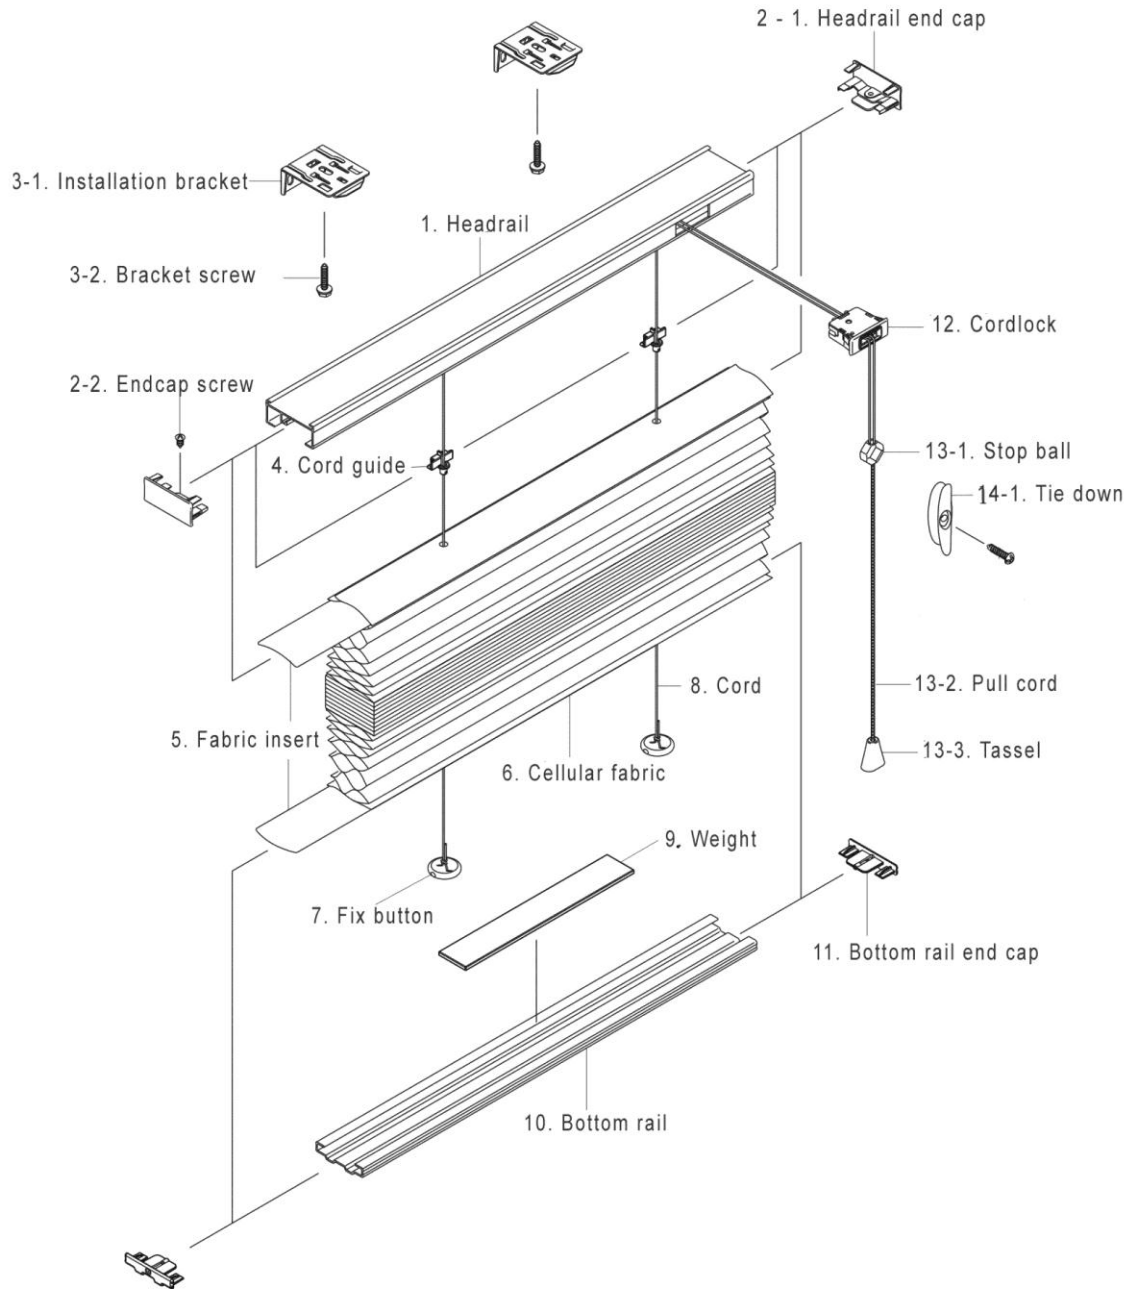

Product Cut Sheet: Cellular Shade System with Standard Cord Lock

Mariak Contract
575 W. Manville Street
Rancho Dominguez, CA 90220

Ph: (800) 562-7425
Fx: (800) 459-6999
www.mariak.com

Mariak
Contract

Product Cut Sheet: Cellular Shade System with Standard Cord Lock

Headrail: (color coordinated)

- Material – Aluminum 6063-T5
- Material thickness – 0.050"
- Finish – Powder coat

Headrail End Caps: (color coordinated)

- Material - PVC

Bottom Rail:

- Material - Aluminum 6063-T5
- Material thickness - .045"
- Finish – Powder coat

Bottom Rail End Caps: (color coordinated)

- Material - PVC

Mounting Brackets:

- Material - CRS
- Finish – Zinc plated

Cellular Material:

- Non-Woven Fabric, 100% Polyester
- 9/16" Single Cell Point-Bond Light Filtering Point-Bond
- 9/16" Single Cell Linen Print Light Filtering Point-Bond
- 9/16" Single Cell Spunlace Light Filtering Spunlace
- 3/4" Single Cell Spunlace Light Filtering Spunlace
- 7/16" Double Cell Spunlace Light Filtering Spunlace
- 3/4" Single Cell Blackout Composite
- 9/16" Single Cell Translucent Sheer
- 9/16" Single Cell Crushed Light Filtering Spunlace
- 9/16" Single Cell Fire Retardant Light Filtering Spunlace
- 9/16" Single Cell Fire Retardant Room Darkening Spunlace