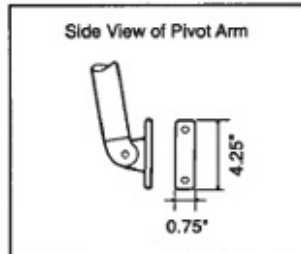

7 Popular Colors

Mariak

Many Window Solutions From One Source

575 West Manville Street
Rancho Dominguez, CA 90220
PH: (800) 562-7425
FX: (800) 795-8911
www.mariak.com

Retractable Window Awning Exploded Diagram

Retractable Window Awning Installation Instructions

- Retractable Window Awning installations require 4" of vertical space.
- Slightly loosen the headbox retaining bolt and remove the installation brackets from the headbox.
- Attach headbox installation brackets 4" to 6" above the window by screwing them into the exterior wall of the house or building with the 1/4" lag bolt included.
- Set the headbox down into the headbox installation brackets. Slide the headbox (hood) retaining bolts into the installation bracket notch, and tighten the bolts to secure the headbox.
- Using the table below, find the proper vertical distance for mounting arm brackets. (Note: If awning is over 10 ft wide, a third arm will be required).