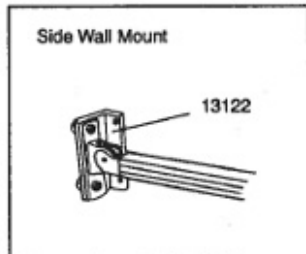

Retractable Window Awning Installation Instructions

- Retractable Window Awning installations require 4" of vertical space.
- Slightly loosen the headbox retaining bolt and remove the installation brackets from the headbox.
- Attach headbox installation brackets 4" to 6" above the window by screwing them into the exterior wall of the house or building with the 1/4" lag bolt included.
- Set the headbox down into the headbox installation brackets. Slide the headbox (hood) retaining bolts into the installation bracket notch, and tighten the bolts to secure the headbox.
- Using the table below, find the proper vertical distance for mounting arm brackets. (Note: If awning is over 10 ft wide, a third arm will be required).