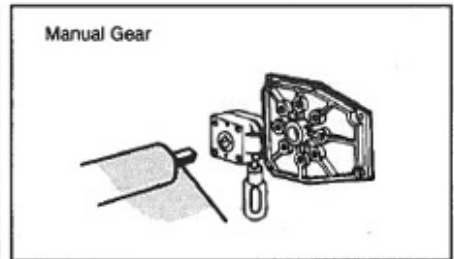

Features & Options:

- Manual crank or motorized with hand held remote control transmitter
- Spring tensioned pivoting arms with 2ft, 3ft, and 4ft projections
- Arms rotate almost flat against the wall for maximum shading & privacy
- 4" x 5" aluminum painted headbox available as white, beige, and bronze
- Hem Option of straight or scalloped
- Prevents fading of interior furnishings
- Can be retracted up completely out of view from the interior
- All stainless steel fasteners
- Headbox uses snap-in installation brackets for quick & easy installation
- Fabrics are all 100% Solution Dyed Acrylic (Awning/Marine Grade)
- 7 Year Limited Lifetime Warranty (Best available on the market)

Retractable Window Awning Installation Instructions

- Retractable Window Awning installations require 4" of vertical space.
- Slightly loosen the headbox retaining bolt and remove the installation brackets from the headbox.
- Attach headbox installation brackets 4" to 6" above the window by screwing them into the exterior wall of the house or building with the 1/4" lag bolt included.
- Set the headbox down into the headbox installation brackets. Slide the headbox (hood) retaining bolts into the installation bracket notch, and tighten the bolts to secure the headbox.
- Using the table below, find the proper vertical distance for mounting arm brackets. (Note: If awning is over 10 ft wide, a third arm will be required).