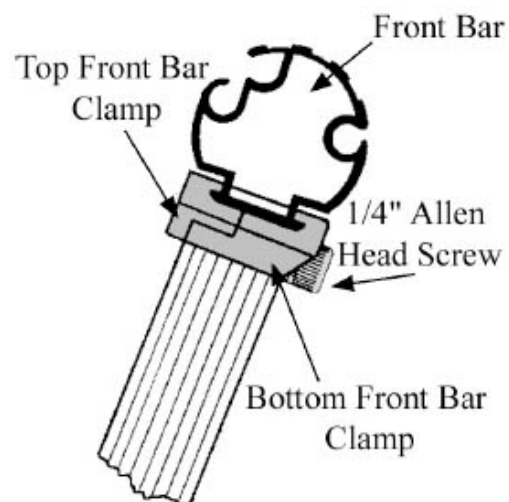

Features & Options:

- Manual crank or motorized with hand held remote control transmitter
- Spring tensioned pivoting arms with 2ft, 3ft, and 4ft projections
- Arms rotate almost flat against the wall for maximum shading & privacy
- 4" x 5" aluminum painted headbox available as white, beige, and bronze
- Hem Option of straight or scalloped
- Prevents fading of interior furnishings
- Can be retracted up completely out of view from the interior
- All stainless steel fasteners
- Headbox uses snap-in installation brackets for quick & easy installation
- Fabrics are all 100% Solution Dyed Acrylic (Awning/Marine Grade)
- 7 Year Limited Lifetime Warranty (Best available on the market)

Retractable Window Awning Installation Instructions

- Retractable Window Awning installations require 4" of vertical space.
- Slightly loosen the headbox retaining bolt and remove the installation brackets from the headbox.
- Attach headbox installation brackets 4" to 6" above the window by screwing them into the exterior wall of the house or building with the 1/4" lag bolt included.
- Set the headbox down into the headbox installation brackets. Slide the headbox (hood) retaining bolts into the installation bracket notch, and tighten the bolts to secure the headbox.
- Using the table below, find the proper vertical distance for mounting arm brackets. (Note: If awning is over 10 ft wide, a third arm will be required).

Arm Size	Distance
2 Ft	22"
3 Ft	34.5"
4 Ft	46.5"

- Secure awning arm brackets to the wall with the 3/16" lag bolts provided. Bend awning arms upright to come in contact with the awning front bar. Attach the arm clamps to the awning front bar and secure with the 1/4" Allen head screws provided.