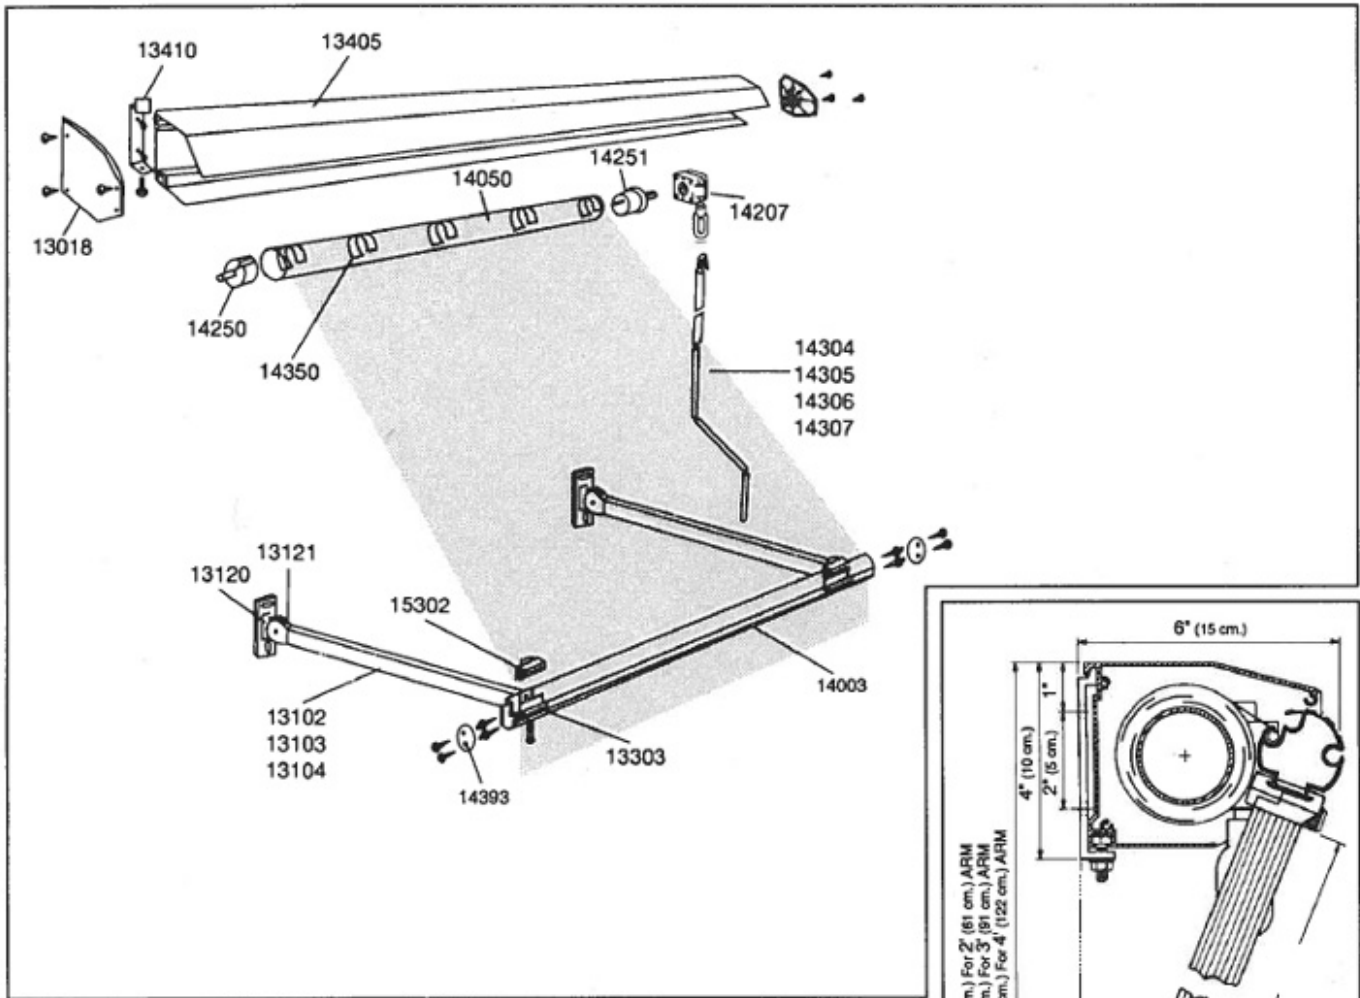

Retractable Window Awning Installation Instructions

- Retractable Window Awning installations require 4" of vertical space.
- Slightly loosen the headbox retaining bolt and remove the installation brackets from the headbox.
- Attach headbox installation brackets 4" to 6" above the window by screwing them into the exterior wall of the house or building with the 1/4" lag bolt included.
- Set the headbox down into the headbox installation brackets. Slide the headbox (hood) retaining bolts into the installation bracket notch, and tighten the bolts to secure the headbox.
- Using the table below, find the proper vertical distance for mounting arm brackets. (Note: If awning is over 10 ft wide, a third arm will be required).

Arm Size	Distance
2 Ft	22"
3 Ft	34.5"
4 Ft	46.5"

- Secure awning arm brackets to the wall with the 3/16" lag bolts provided. Bend awning arms upright to come in contact with the awning front bar. Attach the arm clamps to the awning front bar and secure with the 1/4" Allen head screws provided.