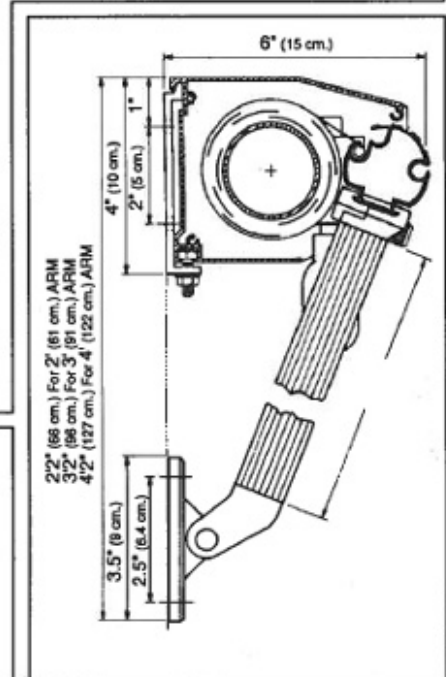

7 Popular Colors

Mariak

Many Window Solutions From One Source

575 West Manville Street
Rancho Dominguez, CA 90220
PH: (800) 562-7425
FX: (800) 795-8911
www.mariak.com

Retractable Window Awning Exploded Diagram

Retractable Window Awning Installation Instructions

- Retractable Window Awning installations require 4" of vertical space.
- Slightly loosen the headbox retaining bolt and remove the installation brackets from the headbox.
- Attach headbox installation brackets 4" to 6" above the window by screwing them into the exterior wall of the house or building with the 1/4" lag bolt included.
- Set the headbox down into the headbox installation brackets. Slide the headbox (hood) retaining bolts into the installation bracket notch, and tighten the bolts to secure the headbox.
- Using the table below, find the proper vertical distance for mounting arm brackets. (Note: If awning is over 10 ft wide, a third arm will be required).

Arm Size	Distance
2 Ft	22"
3 Ft	34.5"
4 Ft	46.5"

- Secure awning arm brackets to the wall with the 3/16" lag bolts provided. Bend awning arms upright to come in contact with the awning front bar. Attach the arm clamps to the awning front bar and secure with the 1/4" Allen head screws provided.