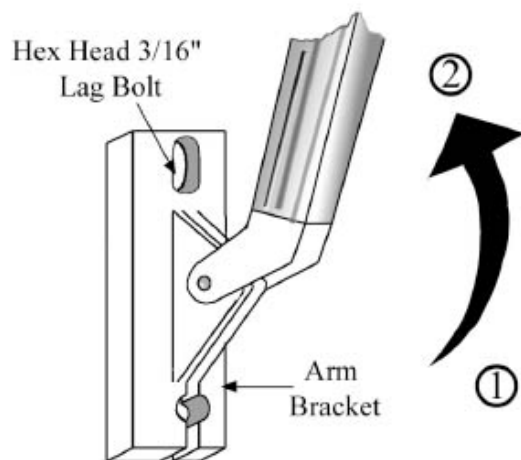

Retractable Window Awning Installation Instructions

- Retractable Window Awning installations require 4" of vertical space.
- Slightly loosen the headbox retaining bolt and remove the installation brackets from the headbox.
- Attach headbox installation brackets 4" to 6" above the window by screwing them into the exterior wall of the house or building with the 1/4" lag bolt included.
- Set the headbox down into the headbox installation brackets. Slide the headbox (hood) retaining bolts into the installation bracket notch, and tighten the bolts to secure the headbox.
- Using the table below, find the proper vertical distance for mounting arm brackets. (Note: If awning is over 10 ft wide, a third arm will be required).

Arm Size	Distance
2 Ft	22"
3 Ft	34.5"
4 Ft	46.5"

- Secure awning arm brackets to the wall with the 3/16" lag bolts provided. Bend awning arms upright to come in contact with the awning front bar. Attach the arm clamps to the awning front bar and secure with the 1/4" Allen head screws provided.