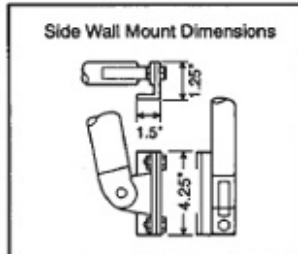

7 Popular Colors

Mariak

Many Window Solutions From One Source

575 West Manville Street
Rancho Dominguez, CA 90220
PH: (800) 562-7425
FX: (800) 795-8911
www.mariak.com

Retractable Window Awning Exploded Diagram

Retractable Window Awning Installation Instructions

- Retractable Window Awning installations require 4" of vertical space.
- Slightly loosen the headbox retaining bolt and remove the installation brackets from the headbox.
- Attach headbox installation brackets 4" to 6" above the window by screwing them into the exterior wall of the house or building with the 1/4" lag bolt included.
- Set the headbox down into the headbox installation brackets. Slide the headbox (hood) retaining bolts into the installation bracket notch, and tighten the bolts to secure the headbox.
- Using the table below, find the proper vertical distance for mounting arm brackets. (Note: If awning is over 10 ft wide, a third arm will be required).