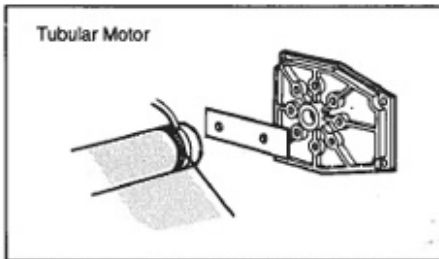

Features & Options:

- Manual crank or motorized with hand held remote control transmitter
- Spring tensioned pivoting arms with 2ft, 3ft, and 4ft projections
- Arms rotate almost flat against the wall for maximum shading & privacy
- 4" x 5" aluminum painted headbox available as white, beige, and bronze
- Hem Option of straight or scalloped
- Prevents fading of interior furnishings
- Can be retracted up completely out of view from the interior
- All stainless steel fasteners
- Headbox uses snap-in installation brackets for quick & easy installation
- Fabrics are all 100% Solution Dyed Acrylic (Awning/Marine Grade)
- 7 Year Limited Lifetime Warranty (Best available on the market)

Retractable Window Awning Installation Instructions

- Retractable Window Awning installations require 4" of vertical space.
- Slightly loosen the headbox retaining bolt and remove the installation brackets from the headbox.
- Attach headbox installation brackets 4" to 6" above the window by screwing them into the exterior wall of the house or building with the 1/4" lag bolt included.
- Set the headbox down into the headbox installation brackets. Slide the headbox (hood) retaining bolts into the installation bracket notch, and tighten the bolts to secure the headbox.
- Using the table below, find the proper vertical distance for mounting arm brackets. (Note: If awning is over 10 ft wide, a third arm will be required).