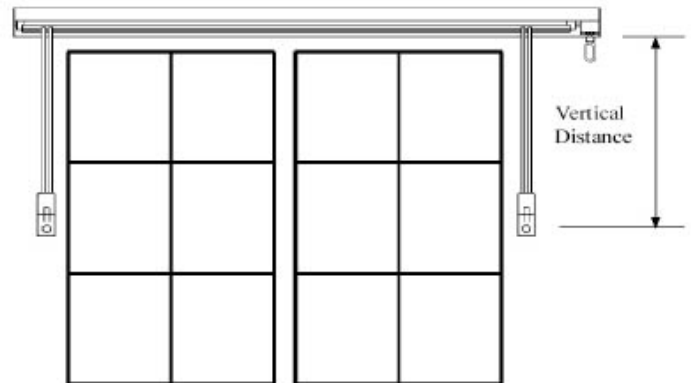

Arm Size	Distance
2 Ft	22"
3 Ft	34.5"
4 Ft	46.5"