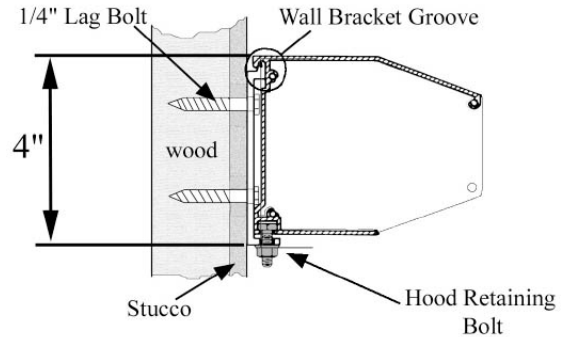

Retractable Window Awning Installation Instructions

- Retractable Window Awning installations require 4" of vertical space.
- Slightly loosen the headbox retaining bolt and remove the installation brackets from the headbox.
- Attach headbox installation brackets 4" to 6" above the window by screwing them into the exterior wall of the house or building with the 1/4" lag bolt included.
- Set the headbox down into the headbox installation brackets. Slide the headbox (hood) retaining bolts into the installation bracket notch, and tighten the bolts to secure the headbox.
- Using the table below, find the proper vertical distance for mounting arm brackets. (Note: If awning is over 10 ft wide, a third arm will be required).

Arm Size	Distance
2 Ft	22"
3 Ft	34.5"
4 Ft	46.5"

- Secure awning arm brackets to the wall with the 3/16" lag bolts provided. Bend awning arms upright to come in contact with the awning front bar. Attach the arm clamps to the awning front bar and secure with the 1/4" Allen head screws provided.