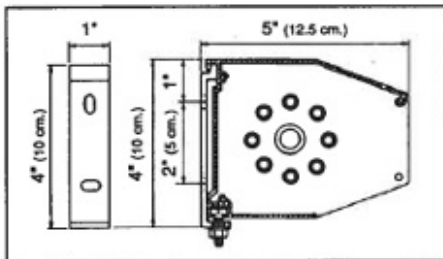

Retractable Window Awning Installation Instructions

- Retractable Window Awning installations require 4" of vertical space.
- Slightly loosen the headbox retaining bolt and remove the installation brackets from the headbox.
- Attach headbox installation brackets 4" to 6" above the window by screwing them into the exterior wall of the house or building with the 1/4" lag bolt included.
- Set the headbox down into the headbox installation brackets. Slide the headbox (hood) retaining bolts into the installation bracket notch, and tighten the bolts to secure the headbox.
- Using the table below, find the proper vertical distance for mounting arm brackets. (Note: If awning is over 10 ft wide, a third arm will be required).