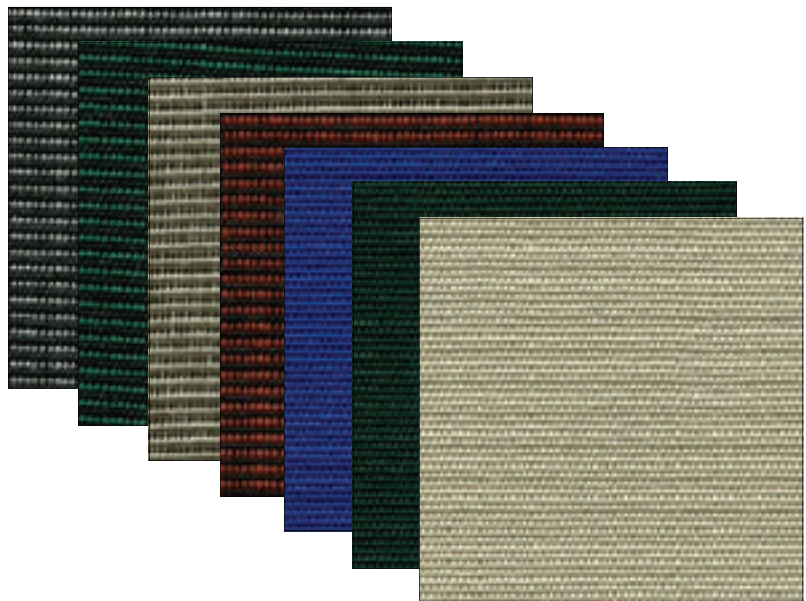

7 Popular Colors

Mariak

Many Window Solutions From One Source

575 West Manville Street
Rancho Dominguez, CA 90220
PH: (800) 562-7425
FX: (800) 795-8911
www.mariak.com