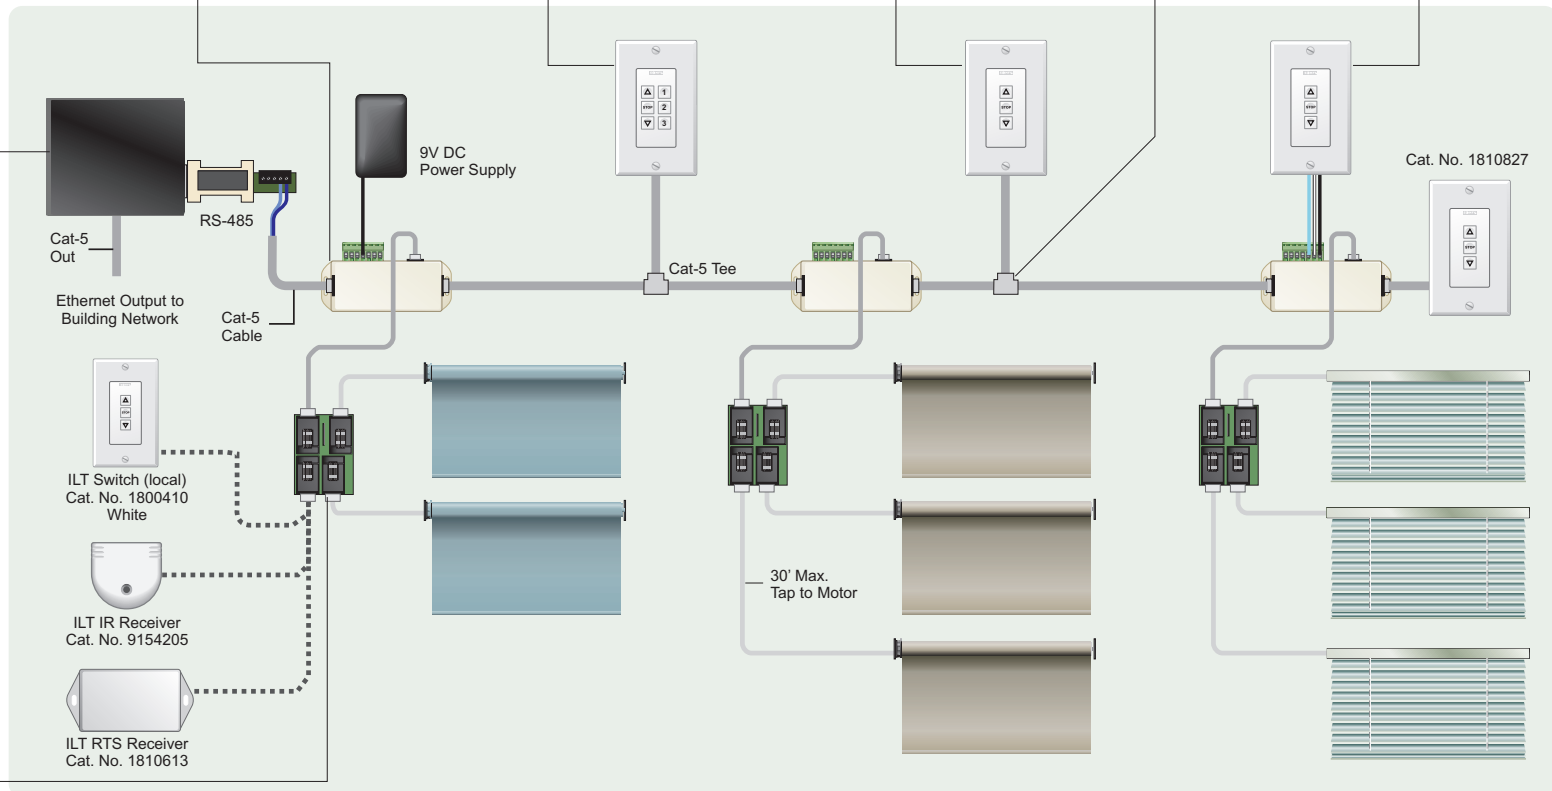

Somfy Digital Network Diagram

- 256 Max. Nodes (tap or network switch)
- 4000 Feet Max. Network Cable Length
- 30 Feet Max. Tap-to-Motor Cable Length

Typical SDN Network Wiring Infrastructure