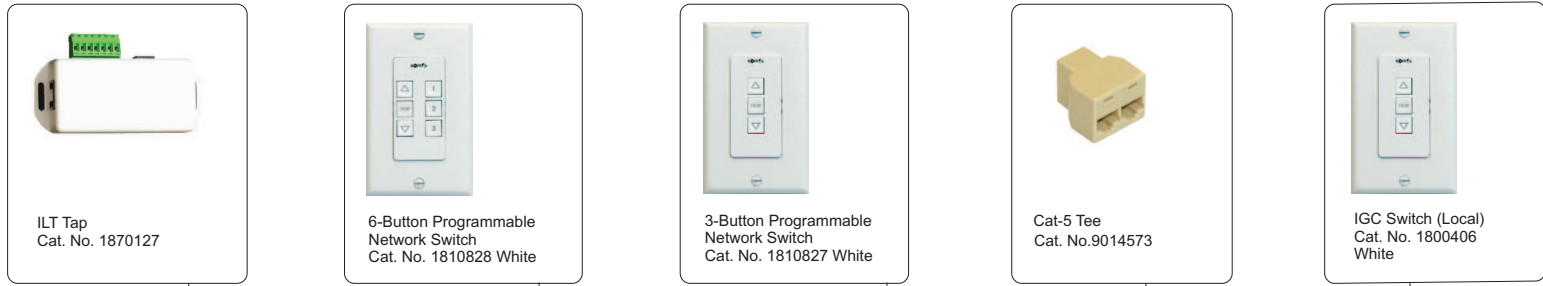

Somfy Digital Network Diagram

- 256 Max. Nodes (tap or network switch)
- 4000 Feet Max. Network Cable Length
- 30 Feet Max. Tap-to-Motor Cable Length

Typical SDN Network Wiring Infrastructure